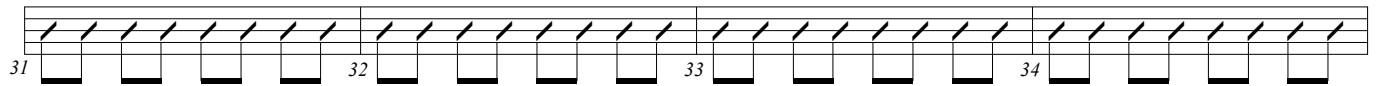

come together guitar

A7 A7 G7 Bm A

35 36 37 38 39

Detailed description: This staff contains measures 35 through 39. Measures 35 and 36 feature a rhythmic pattern of eighth notes with an A7 chord. Measure 37 has a diamond symbol and a whole rest. Measure 38 has a whole rest. Measure 39 features a rhythmic pattern of eighth notes with a Bm chord.

G A

40 41 42

Detailed description: This staff contains measures 40 through 42. Measure 40 has a rhythmic pattern of eighth notes with a G chord. Measure 41 has a melodic line with a whole note and an A chord. Measure 42 has a melodic line with a whole note and an A chord.

71 72 73 74

Detailed description: This staff contains measures 71 through 74. Measures 71, 72, 73, and 74 feature a melodic line with eighth notes and a Dm chord.

Dm

75

Detailed description: This staff contains measure 75. Measure 75 features a melodic line with eighth notes and a Dm chord, ending with a double bar line.